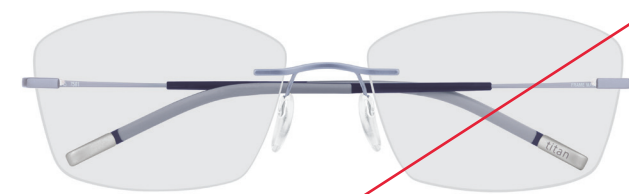

VIOLET-PURPLE EMOTIONS
Mod. 4341/40-6057

Kastensystem/Boxing system

	mm	~~54 x 38 (17,10 cm²)~~	
	mm	~~58~~	
	mm	~~17~~	
	mm	~~145~~	

~~56 x 39 (18,39 cm²)~~	~~verglast nicht lieferbar~~
~~60~~	~~not available as glazed version~~
~~17~~	~~pas disponible comme~~
~~145~~	~~monture percée~~