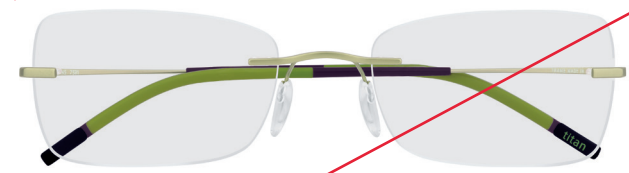

PLUM-GRREN NEONLIGHTS
Mod. 6636/40-6053

Kastensystem/Boxing system

	mm	~~53 x 34 (15,59 cm²)~~	
	mm	~~57~~	
	mm	~~19~~	
	mm	~~145~~	

~~51 x 32 (14,43 cm²)~~	~~verglast nicht lieferbar~~
~~55~~	~~not available as glazed version~~
~~19~~	~~pas disponible comme~~
~~145~~	~~monture percée~~

19*) = Stegweite bei Bestellung der Garnitur 7581/ bridge size for orders of the chassis / taille du pont pour les commandes de kit